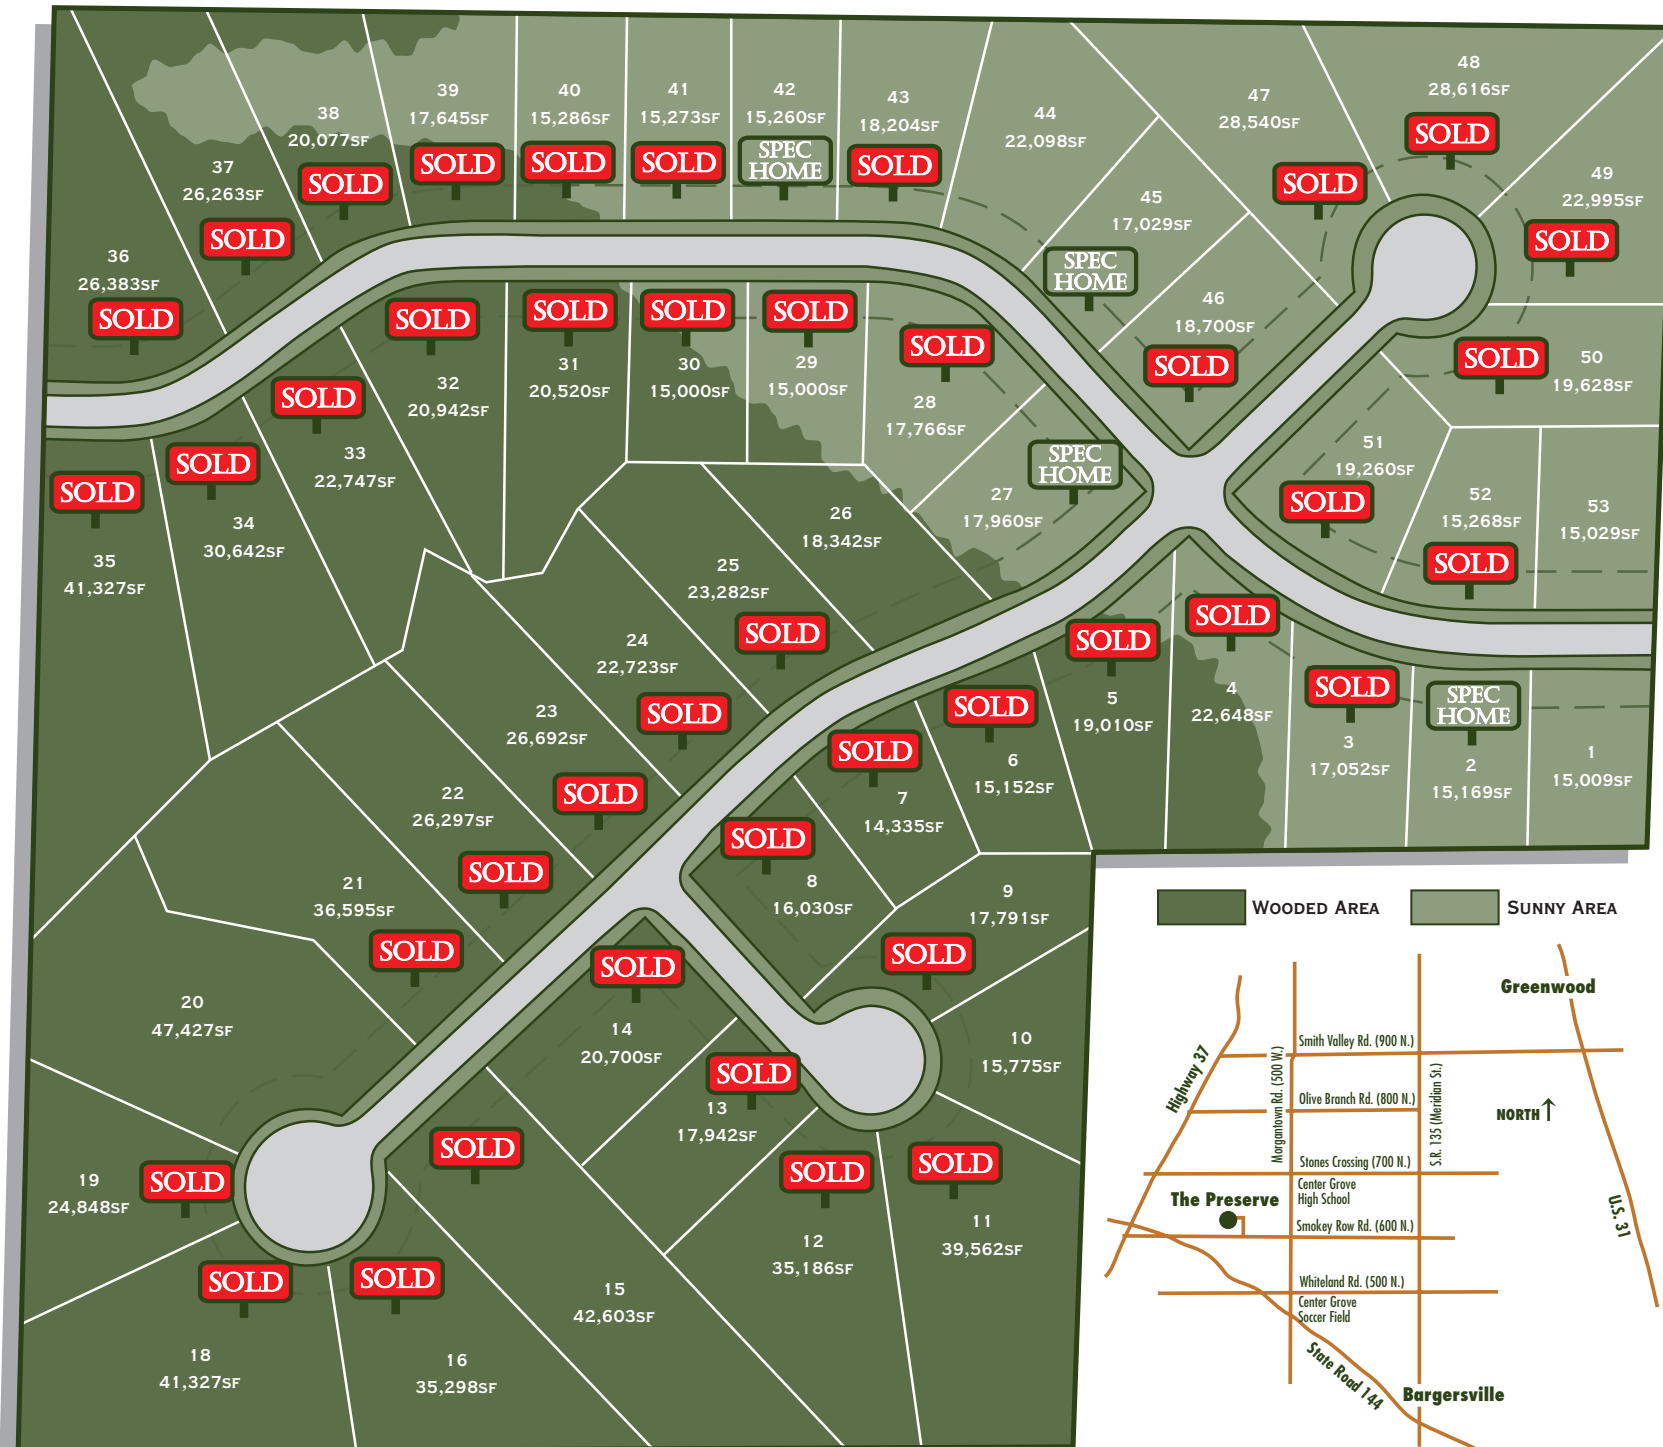

THE PRESERVE at Copperleaf

LOT PRICES*

1	\$49,900
2	SPEC
3	SOLD
4	SOLD
5	SOLD
6	SOLD
7	SOLD
8	SOLD
9	SOLD
10	\$64,900
11	SOLD
12	SOLD
13	SOLD
14	SOLD
15	SOLD
16	SOLD
18	SOLD
19	SOLD
20	\$69,900
21	SOLD
22	SOLD
23	SOLD
24	SOLD
25	SOLD
26	\$67,900
27	SPEC
28	SOLD
29	SOLD
30	SOLD
31	SOLD
32	SOLD
33	SOLD
34	SOLD
35	SOLD
36	SOLD
37	SOLD
38	SOLD
39	SOLD
40	SOLD
41	SOLD
42	SPEC
43	SOLD
44	\$58,900
45	SPEC
46	SOLD
47	SOLD
48	SOLD
49	SOLD
50	SOLD
51	SOLD
52	SOLD
53	\$49,900

* Lot prices and availability are subject to change without notice

Visit us on the web at: www.thepreserveatcopperleaf.com